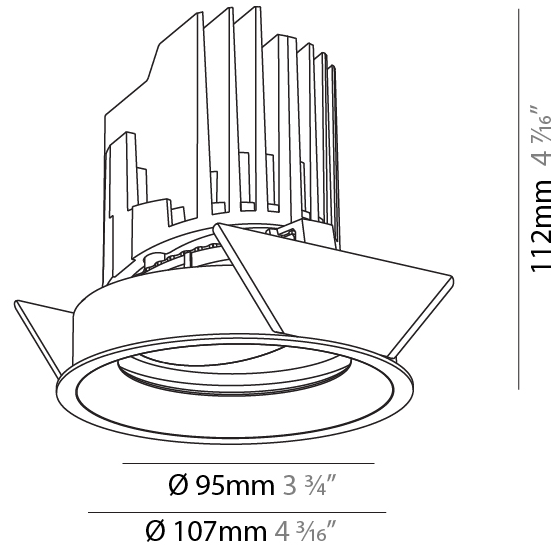

GENERAL

Series: Bioniq
 Subseries: Bioniq Round Adjustable
 Brand: Prolicht
 Division: Architectural
 Mounting Type: Recessed
 Mounting Location: Ceiling
 Subcategory: Downlight

PHYSICAL

Shape: Round
 Diameter (mm): 107
 Diameter (in): 4 3/16
 Height (mm): 112
 Height (in): 4 7/16
 Ceiling Thickness (mm): 10 / 12.5 / 15
 Ceiling Thickness (in): 3/8 or 1/2 or 9/16
 Min. Recessing Depth (mm): 130
 Min. Recessing Depth (in): 5 1/8
 Light Distribution: Adjustable / Downlight
 Weight (kg): 0.47
 Weight (lbs): 1.04
 Fixture Finish: SSR / BKV / CWI / CRY / HAB / LAG / UFT / ITA / RUA / RUR / MIC / FTG / MYG / TWT / LOD / PUS / FRO / FUP / KIA / POP / BLS / SPG / MEY / GOH / GUM / CHC / COM / ABZ / JAG / OBR / MOS / ROR
 Fixture Material: Aluminum Die Cast
 Cut-out Measurements: 98mm / 3 7/8"

OPTICAL

Reflector°: 10
 Optic°: Lens Pack - No Lens
 Adjustability: Rotational 355°; Tilt 30°

RATINGS AND CERTIFICATIONS

Certified By: Certified for North American Standards
 IP rating: IP20

BIONIQ ROUND ADJUSTABLE RECESSED