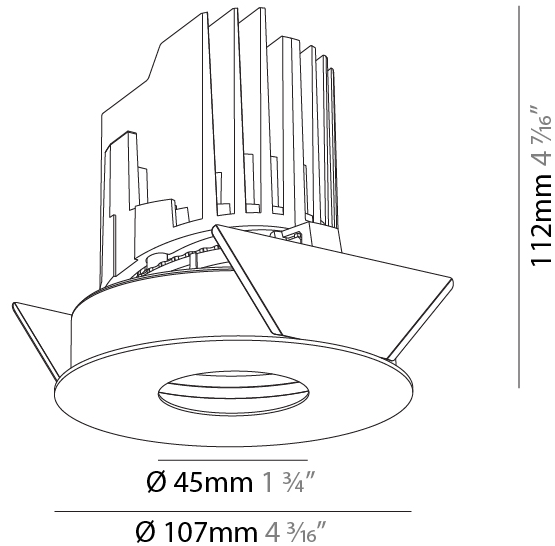

GENERAL

Series: Bioniq
 Subseries: Bioniq Round Pinhole
 Brand: Prolicht
 Division: Architectural
 Mounting Type: Recessed
 Mounting Location: Ceiling
 Subcategory: Downlight

PHYSICAL

Shape: Round
 Diameter (mm): 107
 Diameter (in): 4 3/16
 Height (mm): 112
 Height (in): 4 7/16
 Ceiling Thickness (mm): 10 / 12.5 / 15
 Ceiling Thickness (in): 3/8 or 1/2 or 9/16
 Min. Recessing Depth (mm): 130
 Min. Recessing Depth (in): 5 1/8
 Light Distribution: Adjustable / Downlight
 Weight (kg): 0.473
 Weight (lbs): 1.04
 Fixture Finish: SSR / BKV / CWI / CRY / HAB / LAG / UFT / ITA / RUA / RUR / MIC / FTG / MYG / TWT / LOD / PUS / FRO / FUP / KIA / POP / BLS / SPG / MEY / GOH / GUM / CHC / COM / ABZ / JAG / OBR / MOS / ROR
 Fixture Material: Aluminum Die Cast
 Cut-out Measurements: 98mm / 3 7/8"

OPTICAL

Reflector°: 10
 Adjustability: Rotational 355°; Tilt 30°

RATINGS AND CERTIFICATIONS

Certified By: Certified for North American Standards
 IP rating: IP20

	98mm 3 7/8"	130mm 5 1/8"	10 15mm 3/8" 9/16"	30°	355°	