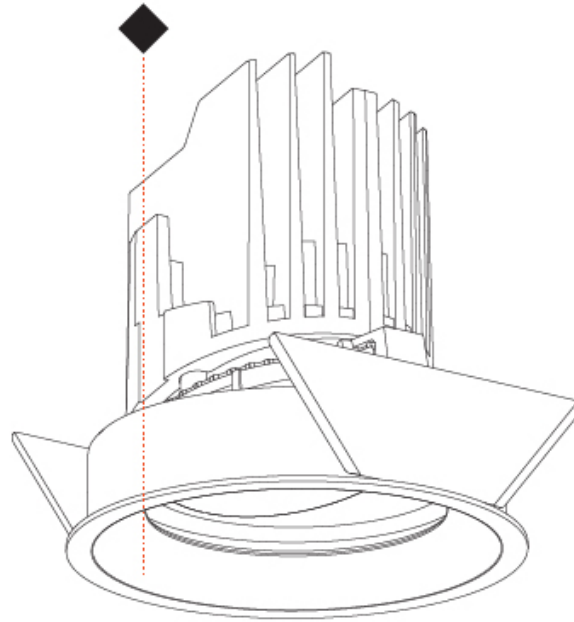

BIONIQ ROUND ADJUSTABLE RECESSED

A35236-

PROJECT

TYPE

SPECIFIER

QUANTITY

DATE